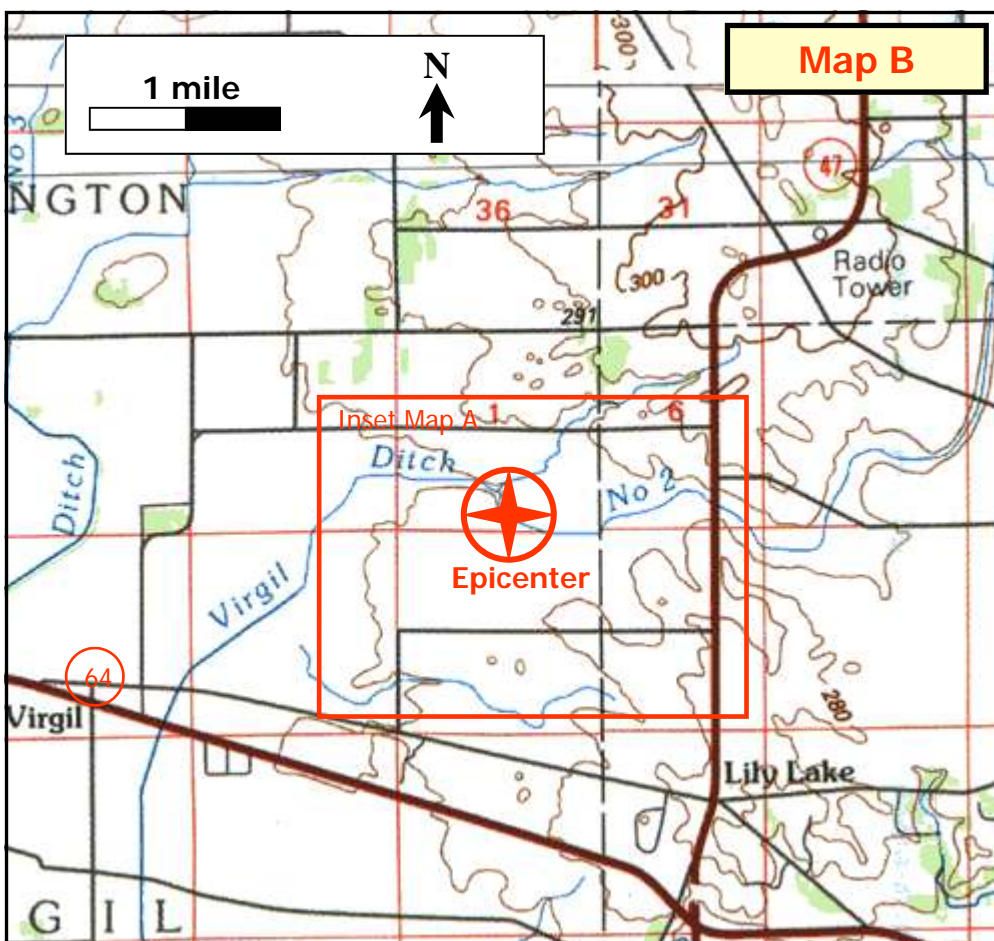

# 2010 February Earthquake in Northern Illinois

## Basic Data:

Date/Time: 2-10-2010 / 3:59:35 AM (CST)

Magnitude: 3.8

GPS Coordinates: N: 41.969° W: 88.498°

Nearby Towns:  
 1.9 miles NW of Lily Lake, IL  
 2.5 miles ENE of Virgil, IL  
 5.6 miles NNW of Elburn, IL  
 11.7 miles WSW of Elgin, IL

Depth: 3.9 to 6.2 miles

Associated Geologic Structure: Unknown

Age of Rocks where the Focus Occurred: Precambrian