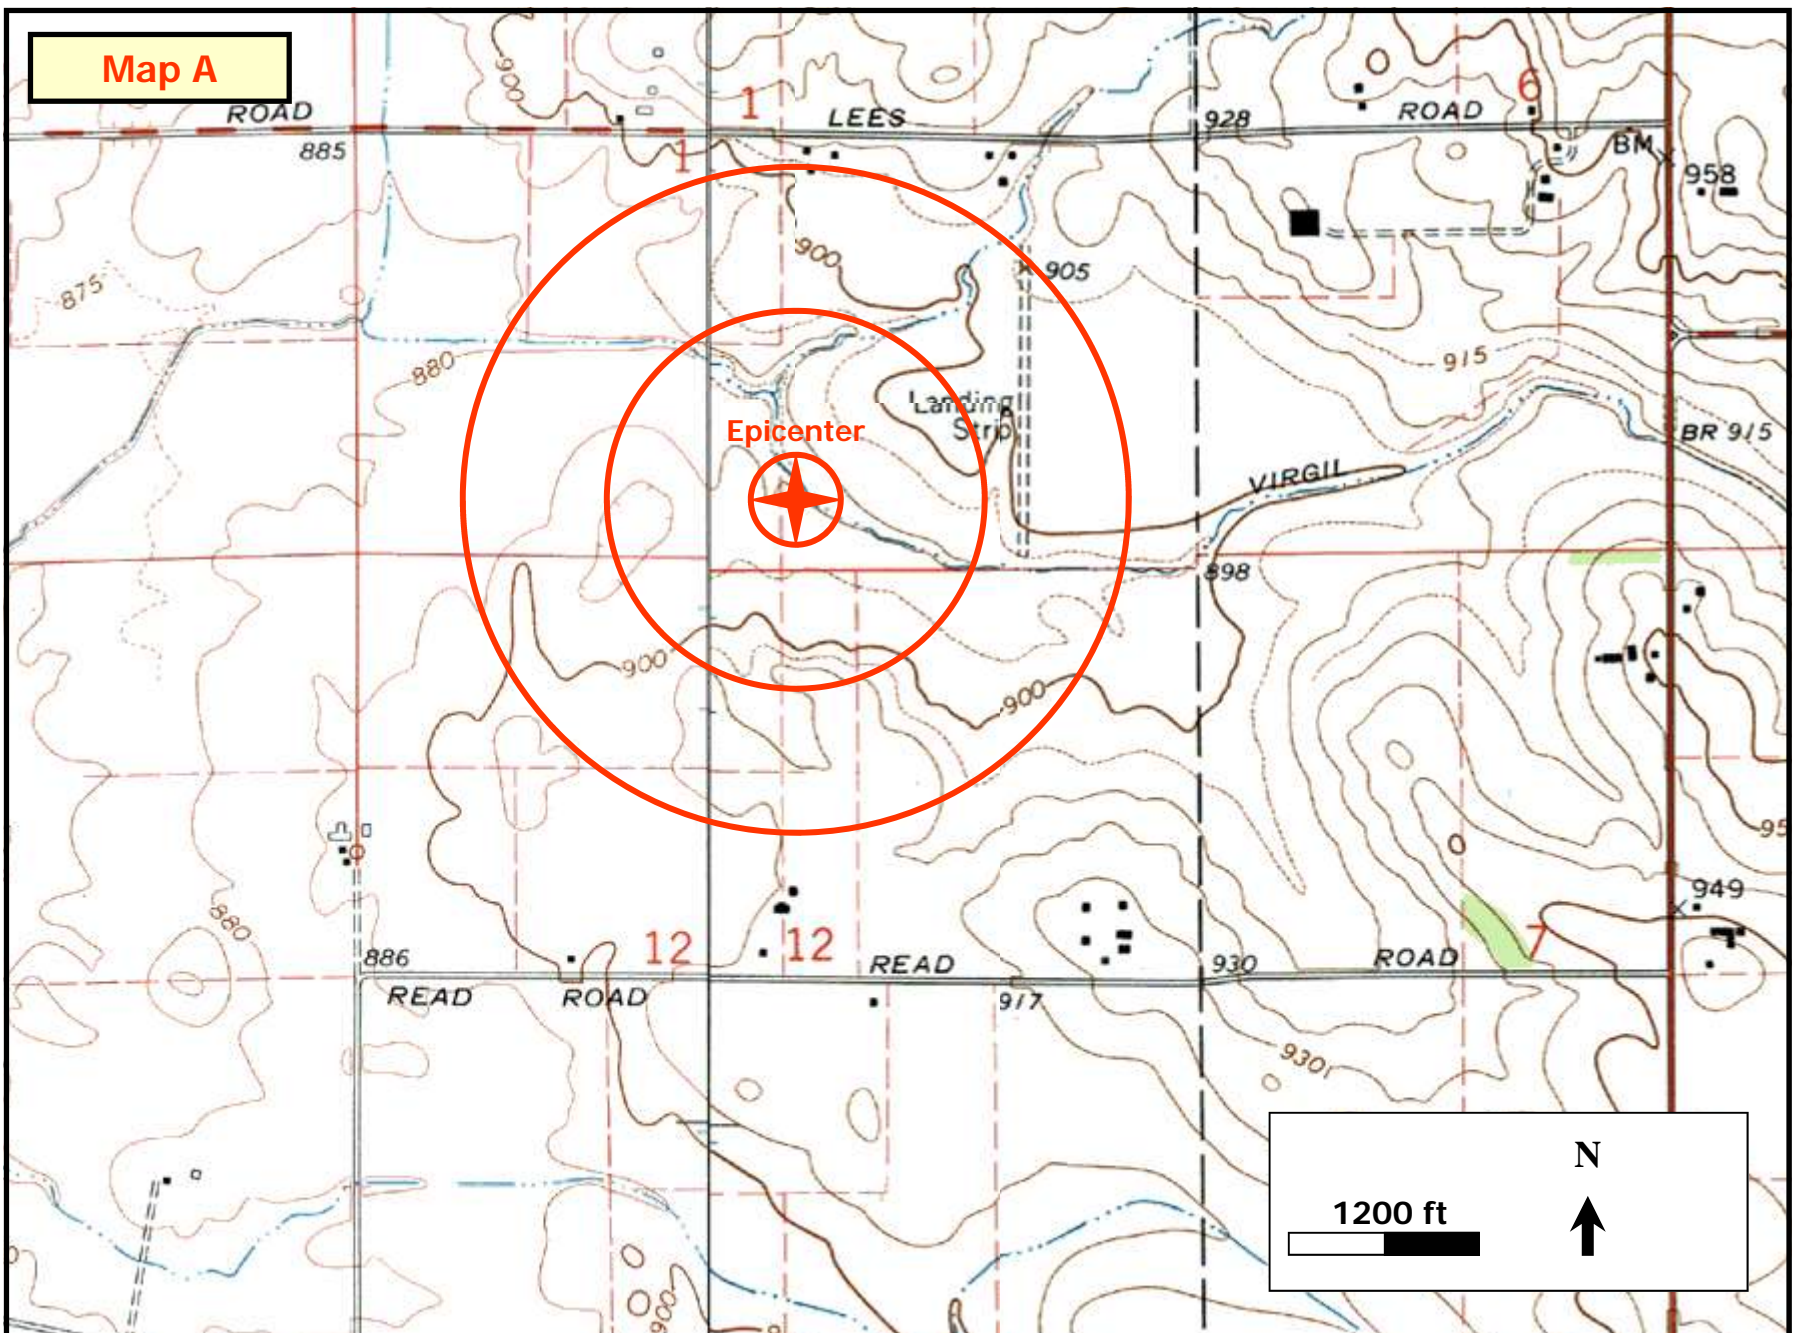

# 2010 February Earthquake in Northern Illinois

## Basic Data:

Date/Time: 2-10-2010 / 3:59:35 AM (CST)

Magnitude: 3.8

GPS Coordinates: N: 41.969° W: 88.498°

Nearby Towns:  
 1.9 miles NW of Lily Lake, IL  
 2.5 miles ENE of Virgil, IL  
 5.6 miles NNW of Elburn, IL  
 11.7 miles WSW of Elgin, IL

Depth: 3.9 to 6.2 miles

Associated Geologic Structure: Unknown

Age of Rocks where the Focus Occurred: Precambrian